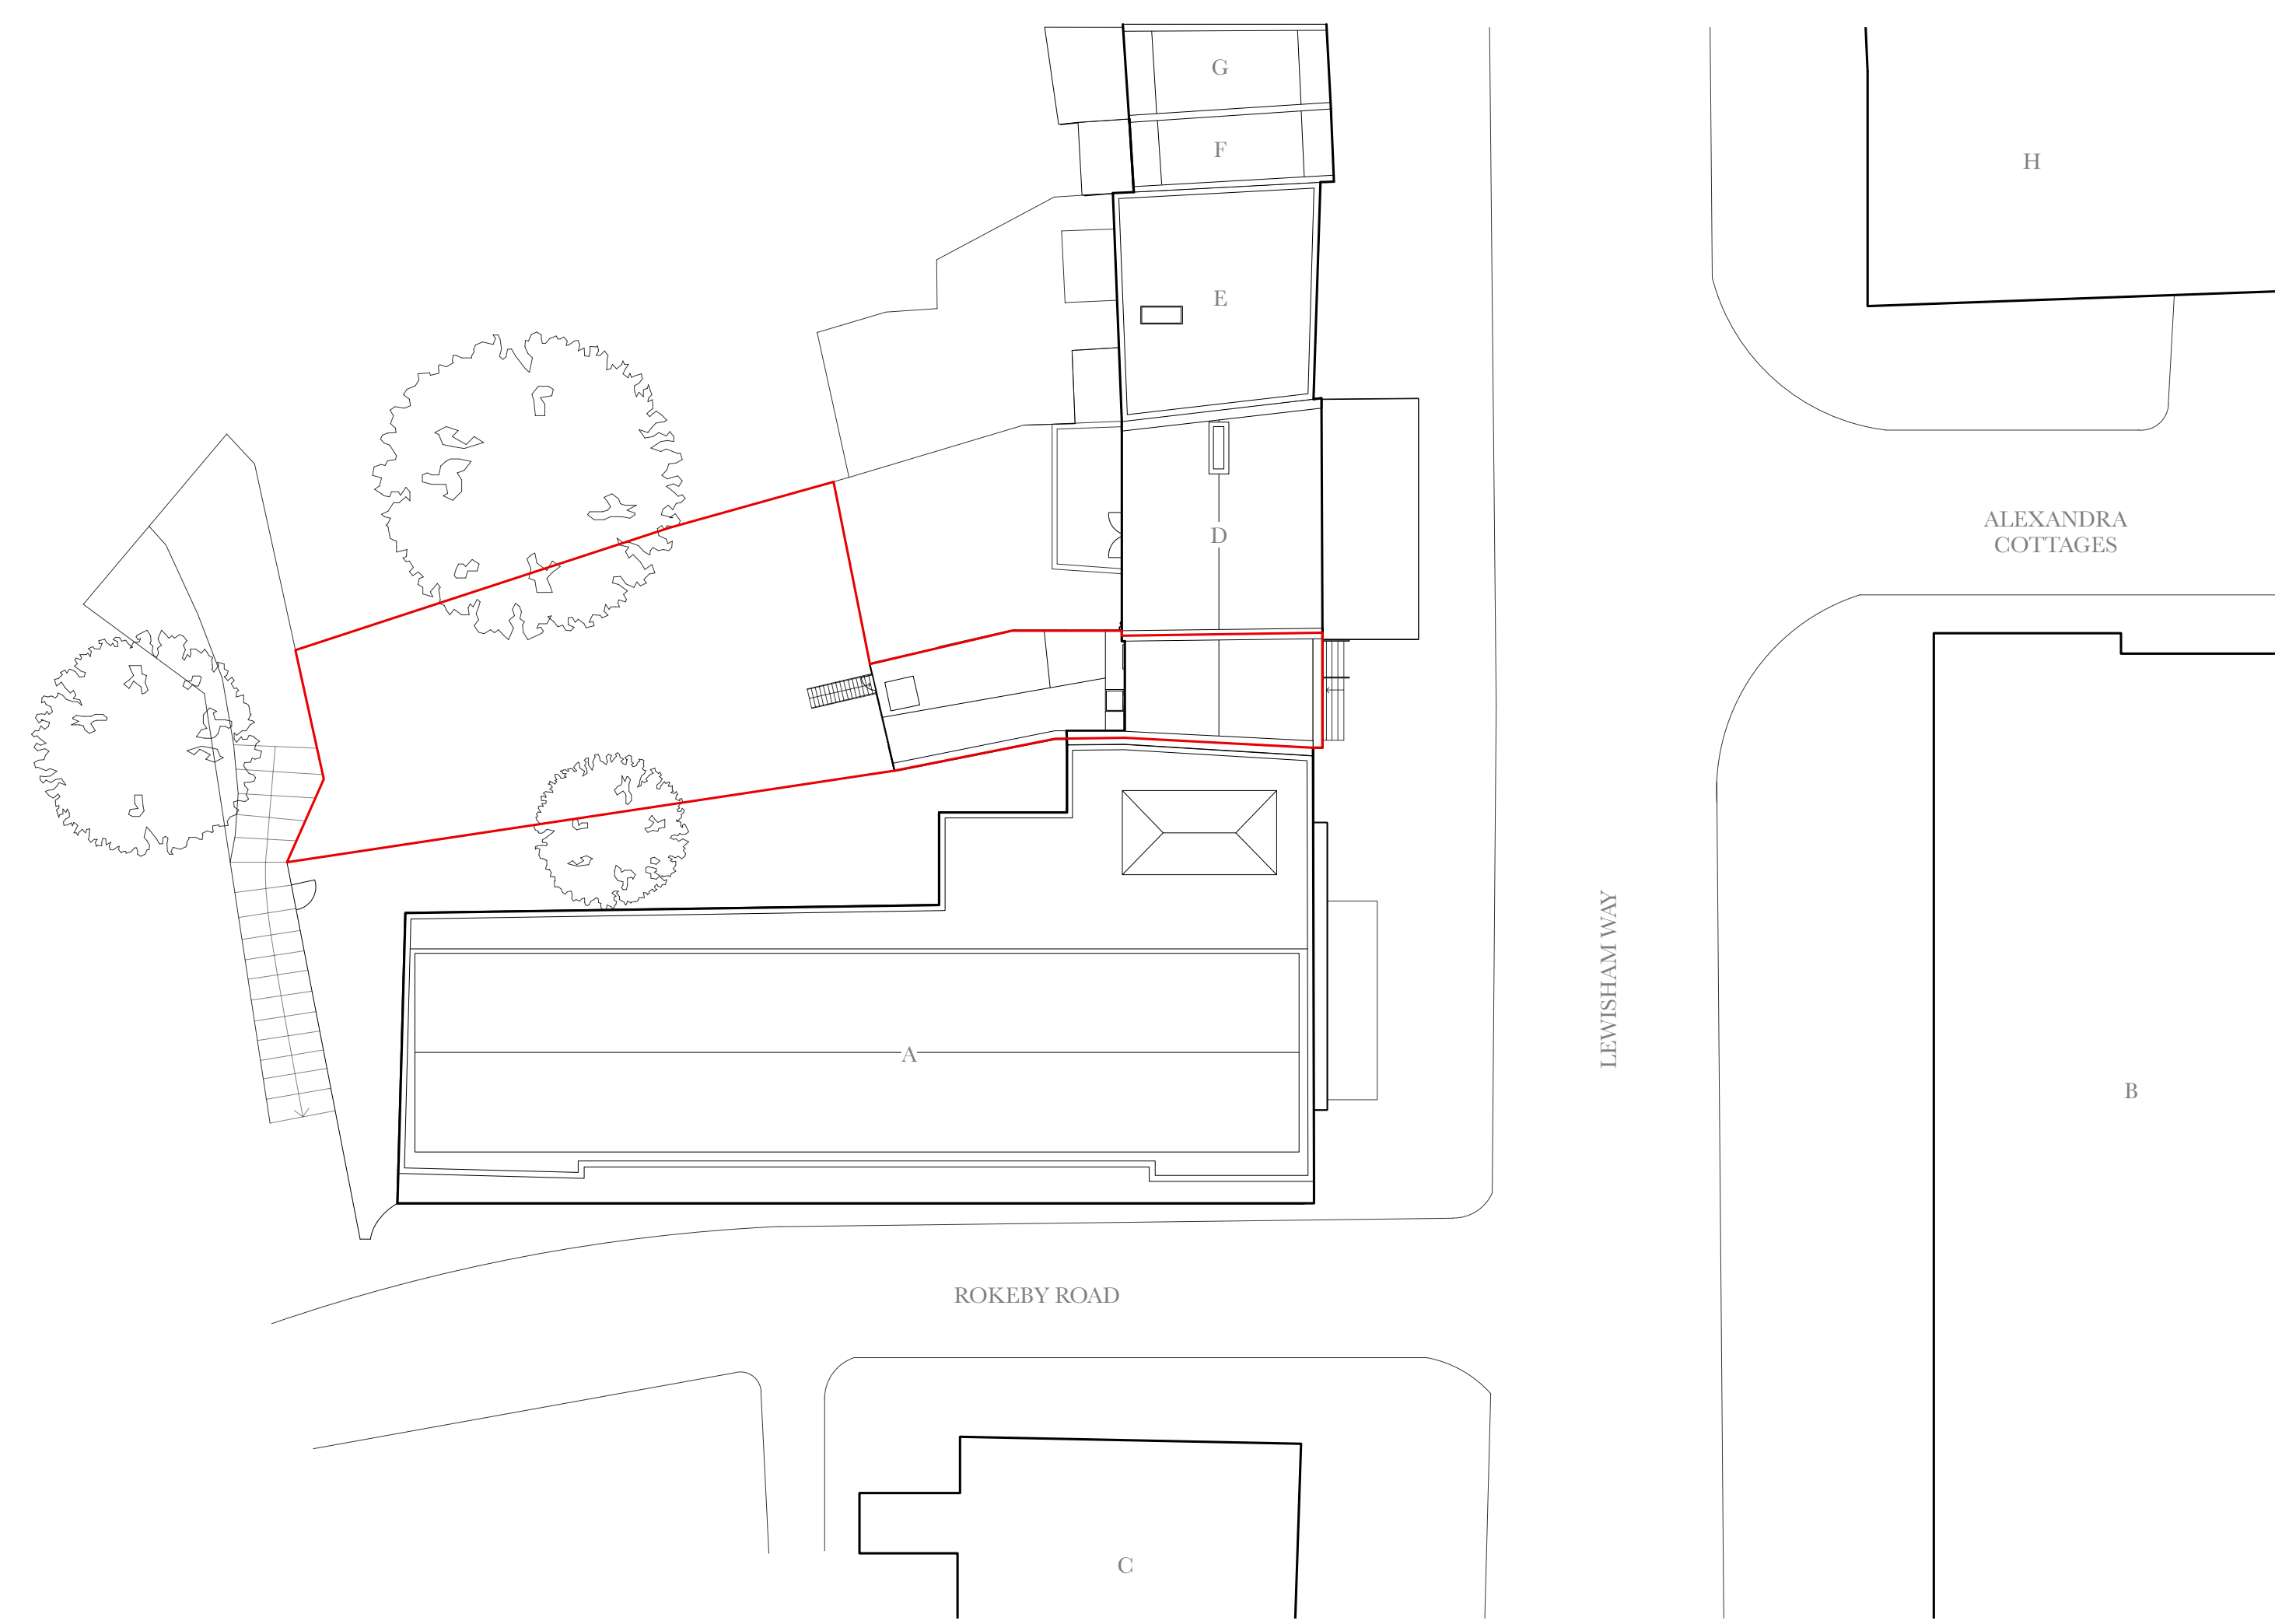

Notes

O K R A

Kaymet Works
52 Ossory Road,
London
SE1 5AN

KEY

- - SITE BOUNDARY
  138 Lewisham Way
- A - Art House Lewisham
  (Formerly the BoD Central Library)
  140 - 144 Lewisham Way
- B - Big Yellow Storage
  155 Lewisham Way
- C - Tony's Kut's
  146 Lewisham Way
- D - 134 - 136 Lewisham Way
- E - 132 Lewisham Way
- F - 130B Lewisham Way
- G - 130A Lewisham Way
- H - Uncle Ned's Beds
  135 Lewisham Way

Revisions	
Project	
138 Lewisham Way	
Drawing Title	
Existing Site Plan	
Address	
138 Lewisham Way London SE14 6PD	
Local Authority	Drawing no.
London Borough of Lewisham	SP/LEW/01
1:500 at A3	Status - Design